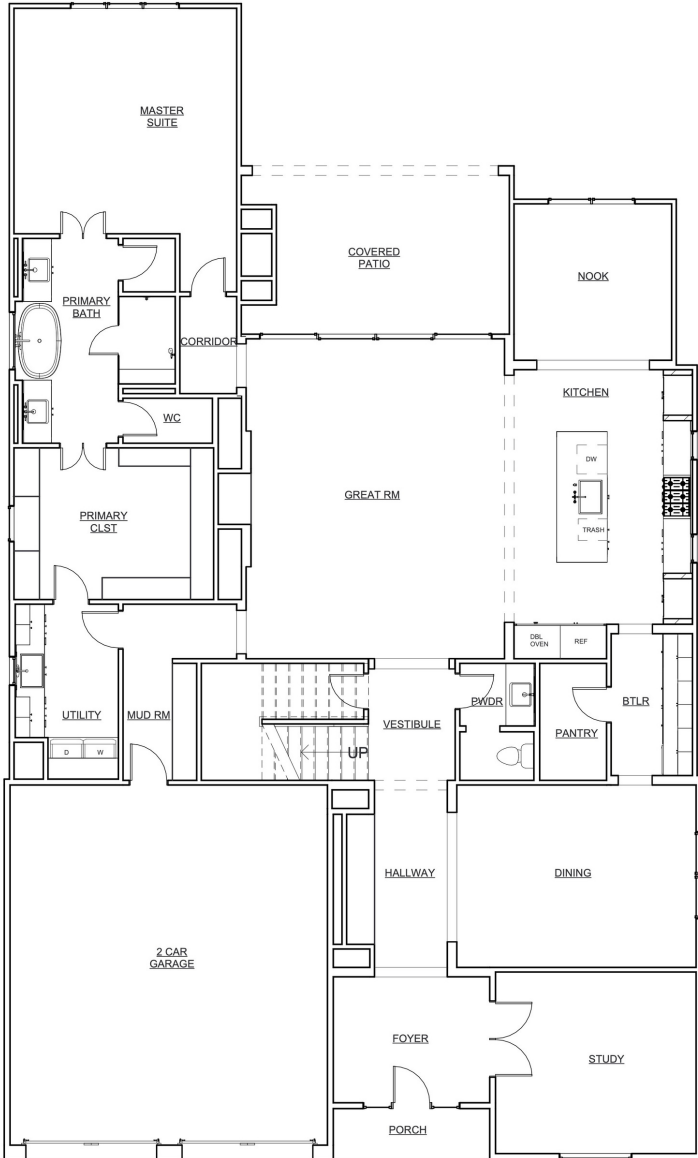

4129 BEECHWOOD

JESSICA KOLTUN
HOME

4129 BEECHWOOD LANE | DALLAS TX 75220

6 BED | 4.1 BATH | 5,018 SF | .179 ACRE | MIDWAY HOLLOW

JESSICA KOLTUN

(214) 440-0017

info@jessicakoltunhome.com

@jessicakoltunhome

jessicakoltunhome.com

JESSICA KOLTUN

H O M E

4129 BEECHWOOD LANE | DALLAS TX 75220

6 BED | 4.1 BATH | 5,018 SF | .179 ACRE | MIDWAY HOLLOW

FIRST FLOOR

SECOND FLOOR

JESSICA KOLTUN
HOME

4129 BEECHWOOD LANE | DALLAS TX 75220

6 BED | 4.1 BATH | 5,018 SF | .179 ACRE | MIDWAY HOLLOW

INTERIOR CONSTRUCTION FEATURES

Two Story Residence
Level 4 Smooth Walls
Custom White Oak and Stain Grade Cabinets Including Reeded
2 Panel Doors
16-Steer Energy Efficient HVAC Units
Pre-Wired for Smart Home Capabilities
Wood And Gas Burning 42" Fireplace Indoor
Cathedral Vaulted Ceilings
White Oak and Paint Grade Ceiling Custom Stained Beams
7' 1/4" Baseboards With Outlets