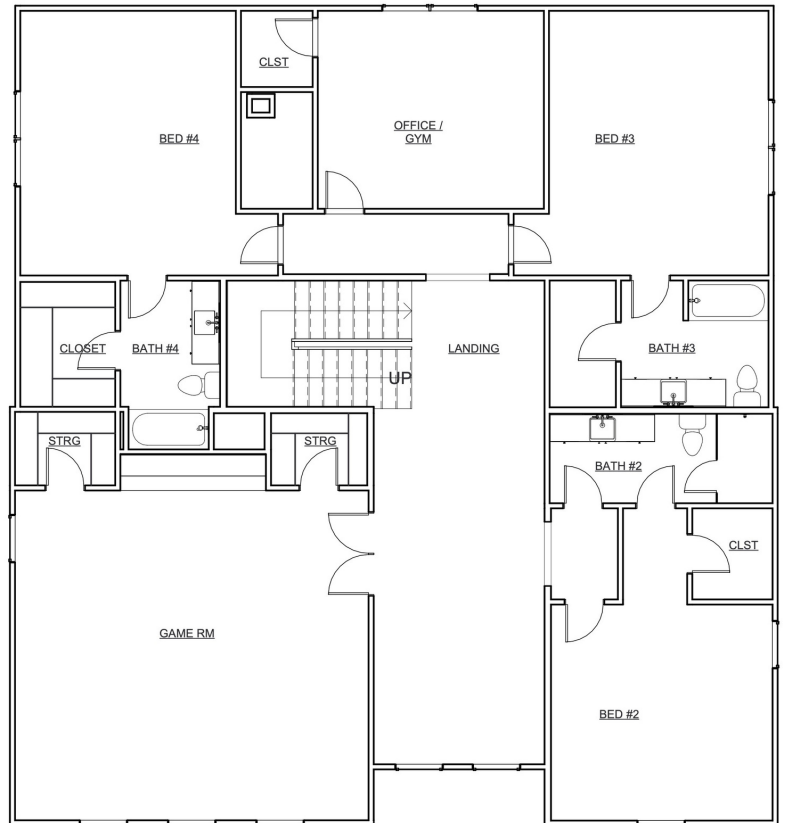

4129 BEECHWOOD

JESSICA KOLTUN
HOME

4129 BEECHWOOD LANE | DALLAS TX 75220

6 BED | 4.1 BATH | 5,018 SF | .179 ACRE | MIDWAY HOLLOW

JESSICA KOLTUN

(214) 440-0017

info@jessicakoltunhome.com

@jessicakoltunhome

jessicakoltunhome.com

JESSICA KOLTUN

H O M E

4129 BEECHWOOD LANE | DALLAS TX 75220

6 BED | 4.1 BATH | 5,018 SF | .179 ACRE | MIDWAY HOLLOW

FIRST FLOOR

SECOND FLOOR

JESSICA KOLTUN
HOME

4129 BEECHWOOD LANE | DALLAS TX 75220

6 BED | 4.1 BATH | 5,018 SF | .179 ACRE | MIDWAY HOLLOW

INTERIOR CONSTRUCTION FEATURES

Two Story Residence
Level 4 Smooth Walls
Custom White Oak and Stain Grade Cabinets Including Reeded
2 Panel Doors
16-Steer Energy Efficient HVAC Units
Pre-Wired for Smart Home Capabilities
Wood And Gas Burning 42" Fireplace Indoor
Cathedral Vaulted Ceilings
White Oak and Paint Grade Ceiling Custom Stained Beams
7' 1/4" Baseboards With Outlets