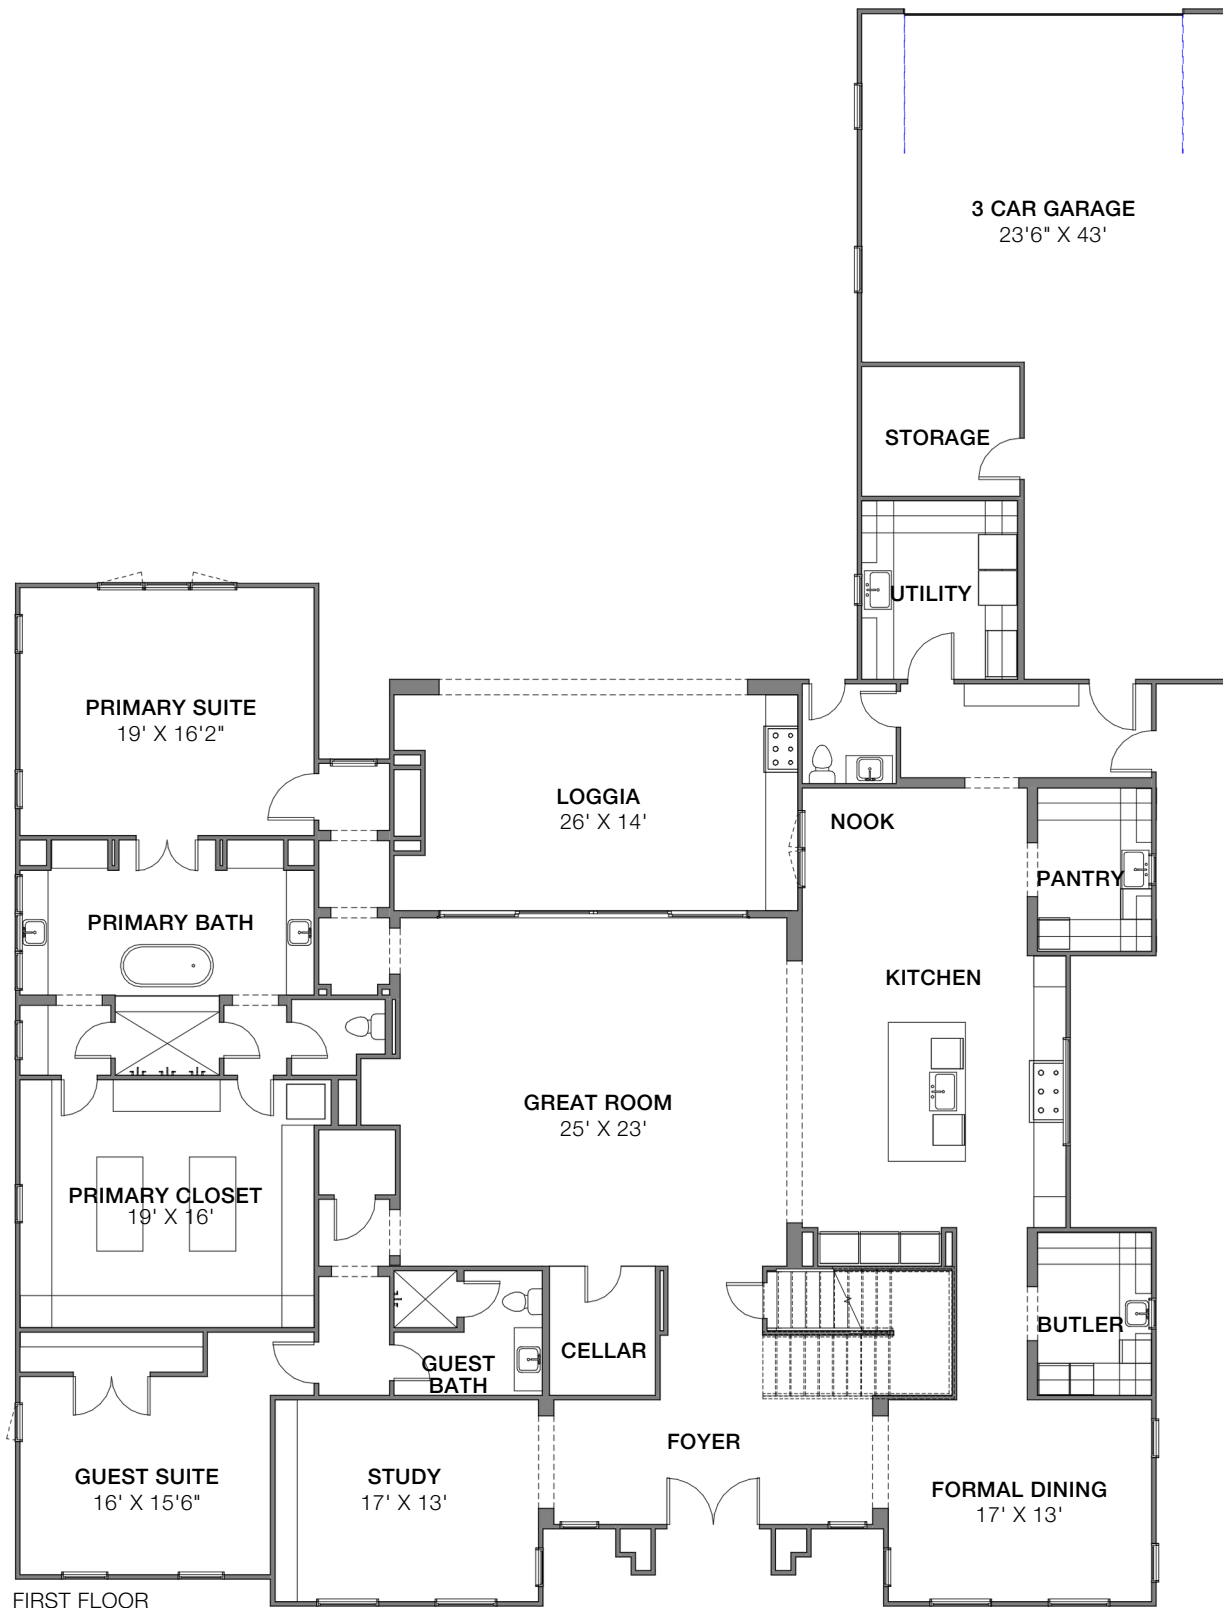

6815 PEMBERTON DRIVE | DALLAS TX 75230

6 BED | 5.2 BATH | 6,602 SF | 0.382 ACRE | PRESTON HOLLOW

JESSICA KOLTUN
HOME

Jessica Koltun | (214) 440-0017 | info@jessicakoltunhome.com | [@jessicakoltunhome](https://www.jessicakoltunhome.com) | [jessicakoltunhome.com](https://www.jessicakoltunhome.com)