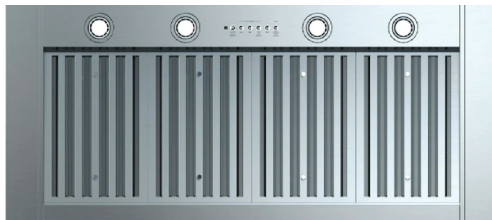

Zephyr Refrigeration
PRB24C01CPG 24" Single Zone
Beverage Cooler

GE Ventilation
UVC9480SLSS 48" Custom Hood Insert

Coyote Outdoor
CDA2436

Scotsman Refrigeration
SCCG30MA-1SU 30 lb Gourmet
Ice Machine
*Panel Ready Front to Match
Cabinetry*