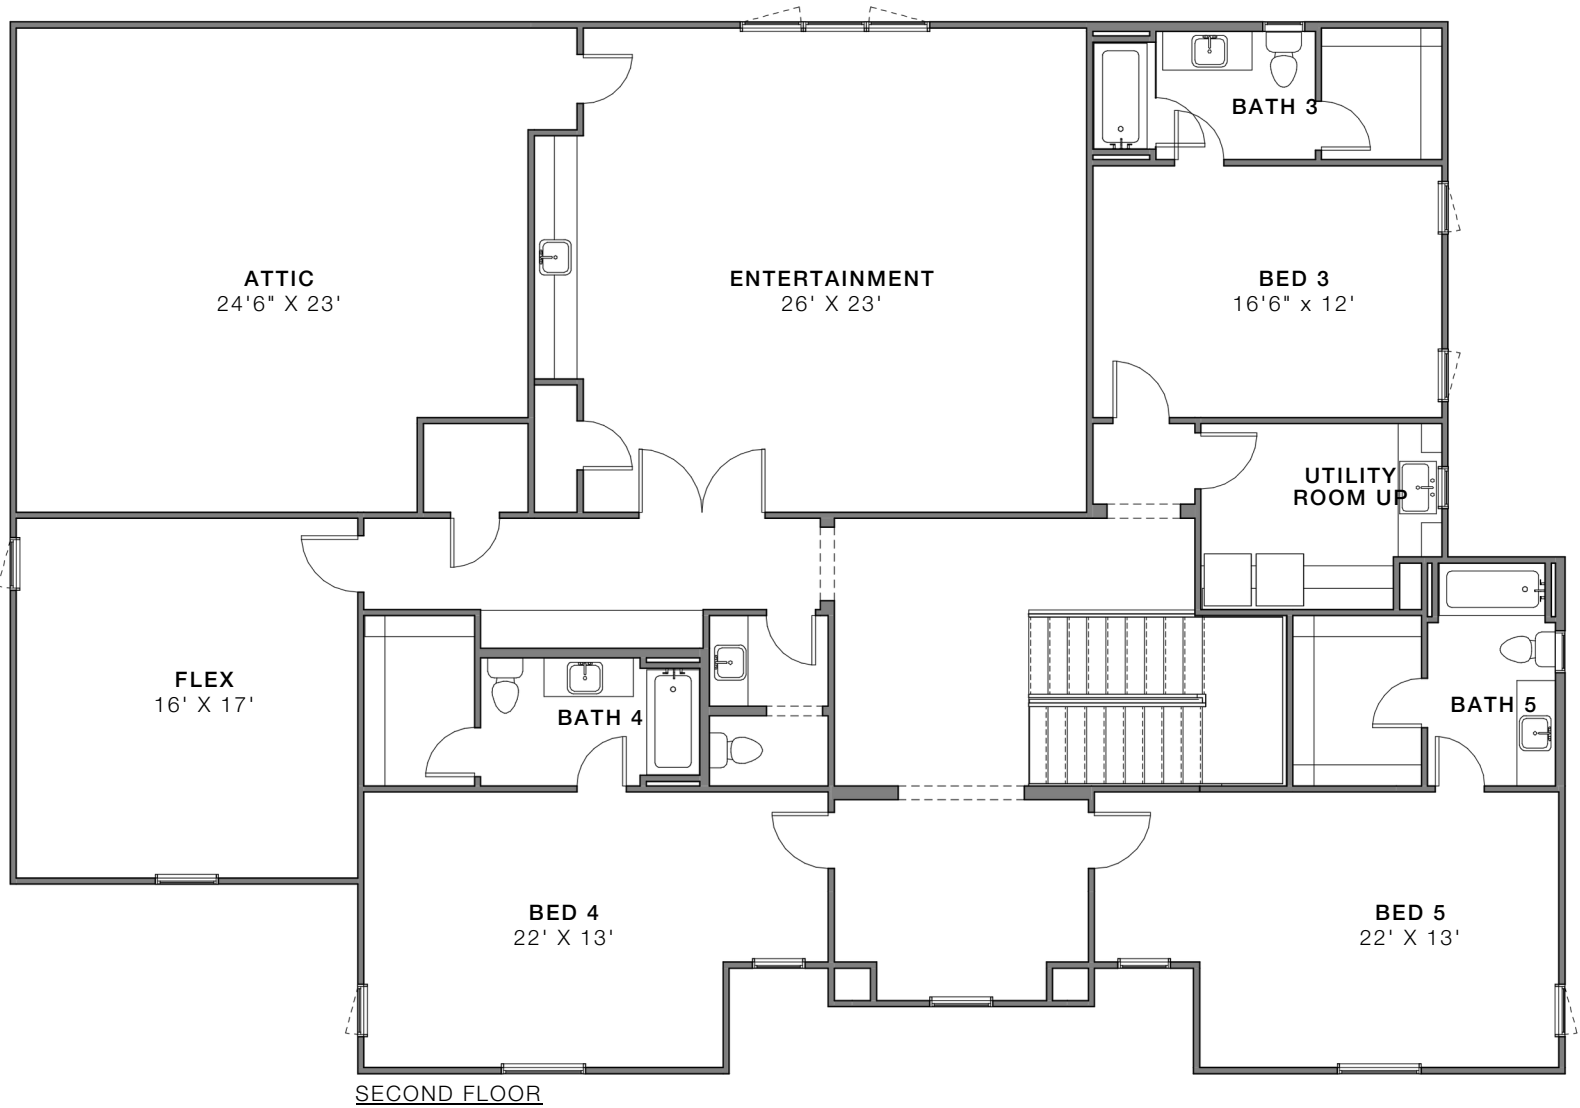

6815 PEMBERTON DRIVE | DALLAS TX 75230

6 BED | 5.2 BATH | 6,602 SF | 0.382 ACRE | PRESTON HOLLOW

JESSICA KOLTUN
HOME

Jessica Koltun | (214) 440-0017 | info@jessicakoltunhome.com | [@jessicakoltunhome](https://www.jessicakoltunhome.com) | [jessicakoltunhome.com](https://www.jessicakoltunhome.com)

All material presented herein is intended for informational purposes only. Information is compiled from sources deemed reliable but is subject to errors, omissions, changes in price, condition, sale, or withdrawal without notice. All measurements & square footages are approximate, but not guaranteed & should be independently verified. This is not intended to solicit property already listed. Jessica Koltun is a licensed Broker & fully supports the principles of the Fair Housing Act and the Equal Opportunity Act.